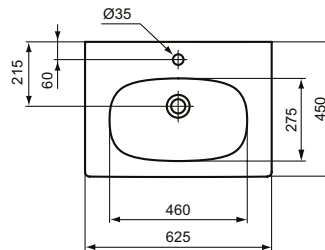

Ideal Standard

WASHBASIN

Tesi

Article-No.: T351001

Vanity basin 63cm, with overflow

Tesi Vanity basin with central tap hole and with an overflow. For assembly only with: Tesi basin unit 60 cm or alone with siphon. Please see the IS Catalogue/Price list for the list of optional equipment and more information.

Colour: 01 - White

Features: .With an overflow

More product details:

Type:	Vanity or platform
Mounting:	Wall mounted
Style:	Contemporary
Tap Holes:	1
Net Weight (kg):	15
Material:	Fine fireclay
Designer:	Studio Levien
Height (mm):	165
Width (mm):	625
Depth (mm):	450
Shape:	Squared / Rectangle
Certificate Number:	EN 14688