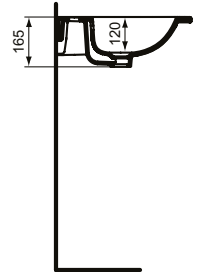

Ideal Standard

WASHBASIN

Tesi

Article-No.: T351001

Vanity basin 63cm, with overflow

Tesi Vanity basin with central tap hole and with an overflow. For assembly only with: Tesi basin unit 60 cm or alone with siphon. Please see the IS Catalogue/Price list for the list of optional equipment and more information.

Colour: 01 - White

Features: .With an overflow

More product details:

Type:	Vanity or platform
Mounting:	Wall mounted
Style:	Contemporary
Tap Holes:	1
Net Weight (kg):	15
Material:	Fine fireclay
Designer:	Studio Levien
Height (mm):	165
Width (mm):	625
Depth (mm):	450
Shape:	Squared / Rectangle
Certificate Number:	EN 14688