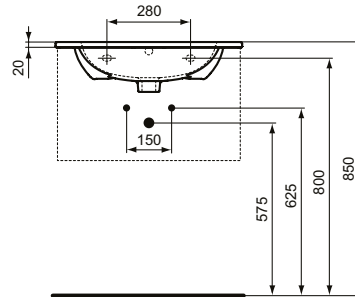

Ideal Standard

WASHBASIN

Tesi

Article-No.: T351001

Vanity basin 63cm, with overflow

Tesi Vanity basin with central tap hole and with an overflow. For assembly only with: Tesi basin unit 60 cm or alone with siphon. Please see the IS Catalogue/Price list for the list of optional equipment and more information.

Colour: 01 - White

Features: .With an overflow

More product details:

Type:	Vanity or platform
Mounting:	Wall mounted
Style:	Contemporary
Tap Holes:	1
Net Weight (kg):	15
Material:	Fine fireclay
Designer:	Studio Levien
Height (mm):	165
Width (mm):	625
Depth (mm):	450
Shape:	Squared / Rectangle
Certificate Number:	EN 14688